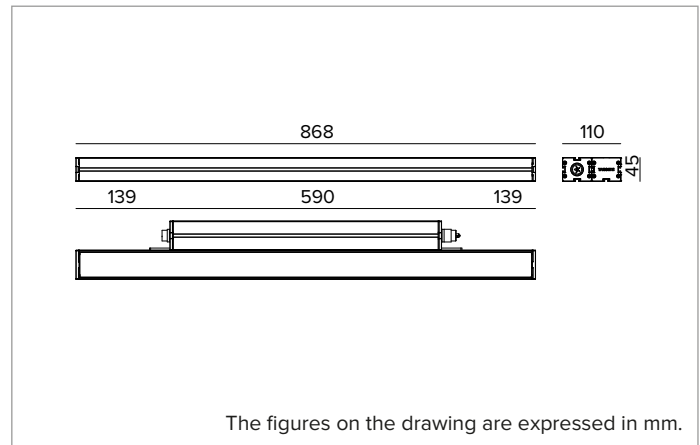

E0543WWH830ELFW | JEDI NOVA 55 Projector Side Box

Adjustable linear LED projector

		3000K	H(m)	D1(m)	D2(m)	E _{max} (lx)	
		Ra80	29°	75°			
Fixture Power		34W	1	0.52	1.54	4084	
Source Flux		5442lm	2	1.05	3.08	1021	
Fixture Flux		4158lm	3	1.57	4.62	454	
Efficacy		121lm/W	4	2.10	6.16	255	
TS2116	I _{max} =772cd/klm	I _{max}	4200cd	5	2.62	7.70	163

Colour and finish: Florentine white

Dimensions: L=868mm

Weight: 4.4Kg

Version: STANDARD

Degree of protection: IP66,IP67,IP68,IP69

Mechanical Resistance: IK07

ELECTRICAL CHARACTERISTICS

Integrated driver available in the ON-OFF version (positioned laterally to the optical body). Supplied with through-wiring with longitudinal sealing IN/OUT panel connectors (the sealing limits the risk of humidity raising towards the driver/optical body). Luminaire compliant with EN 60598-2-22 for power supply from a centralised emergency system CPSS (Central Power Supply System), not incorporated in the luminaire - high risk areas excluded. The default power and flux are 100% in AC and 100% in DC.

Cable diameter range from 7 to 12mm.

Code
A118

A118

Male/female IP66/IP68 connector kit.

5 poles (STANDARD 3G2,5mm² MAX, DALI 5G1,5mm² MAX).

Cable diameter range from 7 to 12mm.

Due to the technological evolution of the electronic components, the data provided may be updated, and as such, confirmation must be requested during the order process.